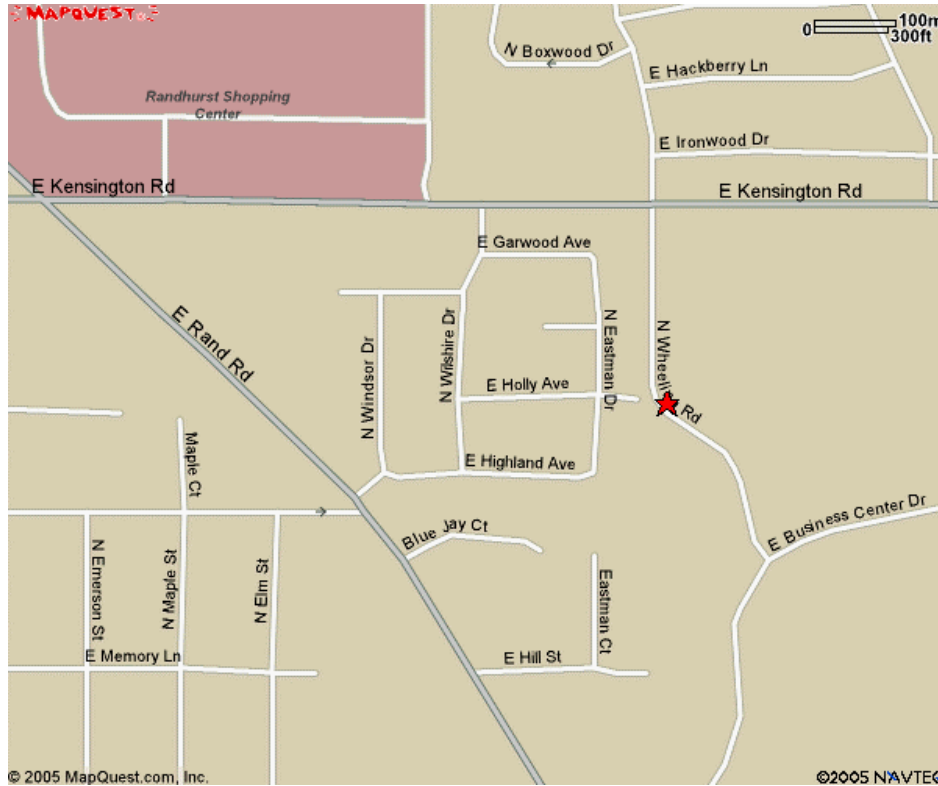

Directions to NWSC Scout Shop

**Scout Shop**  
**600 N. Wheeling Road**  
**Mt. Prospect**  
**847-759-9082**

**R53 North – exit Euclid East**  
**Euclid East to Rand Road (R12) Southeast.**  
**Turn Right (Southeast) on Rand to Kensington.**  
**Turn Left (East) on Kensington to Wheeling Rd.**  
**Turn Right (South) on Wheeling to Shop (on right hand side around bend).**